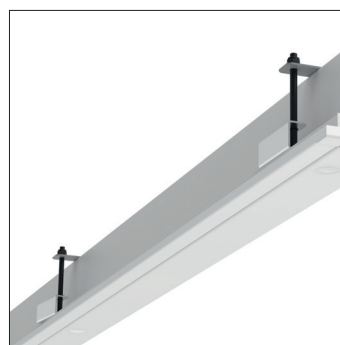

CLEANEQ 600 4PL

Mounting:	Recessed mounting into modular or plasterboard ceiling
Body material:	Steel and aluminium
Colour:	Standard white RAL 9003, other RAL colours on request
Lumen output:	Standard up to 8800 lm, any other on request
LED module:	Signify (Philips), Tridonic or equivalent SMD LED modules
Colour temperature:	3000/4000K/2700-6500K TunableWhite, other on request
Colour Rendering:	CRI>80 in standard, other on request
Driver:	EVG on-off/DALI/TW DT8, other on request
Wireless control:	On request
Daylight/Occupancy sensor:	On request
Emergency unit:	On request
Operating temperature range:	0°C ... +35°C
IP Class:	IP65 in standard
Power:	220-240V 50/60Hz
Lighting direction:	Direct lighting
Light distribution:	Symmetric
Optics:	Parabolic louvers
Beam angle:	All types available in our LDT file database
Diffuser:	Clear glass
Warranty:	5 Years standard warranty

CLEANEQ 600 4PL modular ceiling luminaire

CLEANEQ 600 4PL GK plasterboard ceiling luminaire

All current index numbers, lumen outputs, power consumption and many other technical information are available in our 2024 pricelist.

GK plasterboard ceiling brackets