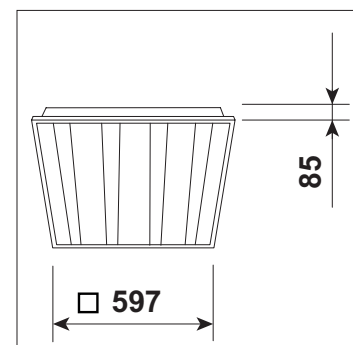

Lighting direction

PDF datasheet:

CLEANEQ 600 4PL

Mounting:	Recessed mounting into modular or plasterboard ceiling
Body material:	Steel and aluminium
Colour:	Standard white RAL 9003, other RAL colours on request
Lumen output:	Standard up to 8800 lm, any other on request
LED module:	Signify (Philips), Tridonic or equivalent SMD LED modules
Colour temperature:	3000/4000K/2700-6500K TunableWhite, other on request
Colour Rendering:	CRI>80 in standard, other on request
Driver:	EVG on-off/DALI/TW DT8, other on request
Wireless control:	On request
Daylight/Occupancy sensor:	On request
Emergency unit:	On request
Operating temperature range:	0°C ... +35°C
IP Class:	IP65 in standard
Power:	220-240V 50/60Hz
Lighting direction:	Direct lighting
Light distribution:	Symmetric
Optics:	Parabolic louvers
Beam angle:	All types available in our LDT file database
Diffuser:	Clear glass
Warranty:	5 Years standard warranty

GK plasterboard ceiling brackets

Basic dimensions

CLEANE0 600 4PL

Available versions

CLEANE0 600 4PL

Product code	Product name	Gross Lumen [lm]	Nett Lumen [lm]	Power [W]	Efficacy [lm/W]	Colour temperature [K]	Lifetime L/B	Diffuser	Length [mm]	Width [mm]	Height [mm]
Recessed luminaire lay-in type for modular ceiling with 4 rows of parabolic louvers and clear glass diffuser											
12.00110.83.E.ML.CG	CLEANE0 600 4PL / 8800 lm / 830 / E / ML / CG	8800	7450	60	124	3000	70.000/L80B10	ML/CG	595	595	70
12.00110.84.E.ML.CG	CLEANE0 600 4PL / 8800 lm / 840 / E / ML / CG	8800	7450	60	124	4000	70.000/L80B10	ML/CG	595	595	70
Recessed luminaire for plasterboard ceiling with 4 rows of parabolic louvers and clear glass diffuser											
12.00113.83.E.ML.CG	CLEANE0 600 4PL GK / 8800 lm / 830 / E / ML / CG	8800	7450	60	124	3000	70.000/L80B10	ML/CG	595	595	70
12.00113.84.E.ML.CG	CLEANE0 600 4PL GK / 8800 lm / 840 / E / ML / CG	8800	7450	60	124	4000	70.000/L80B10	ML/CG	595	595	70