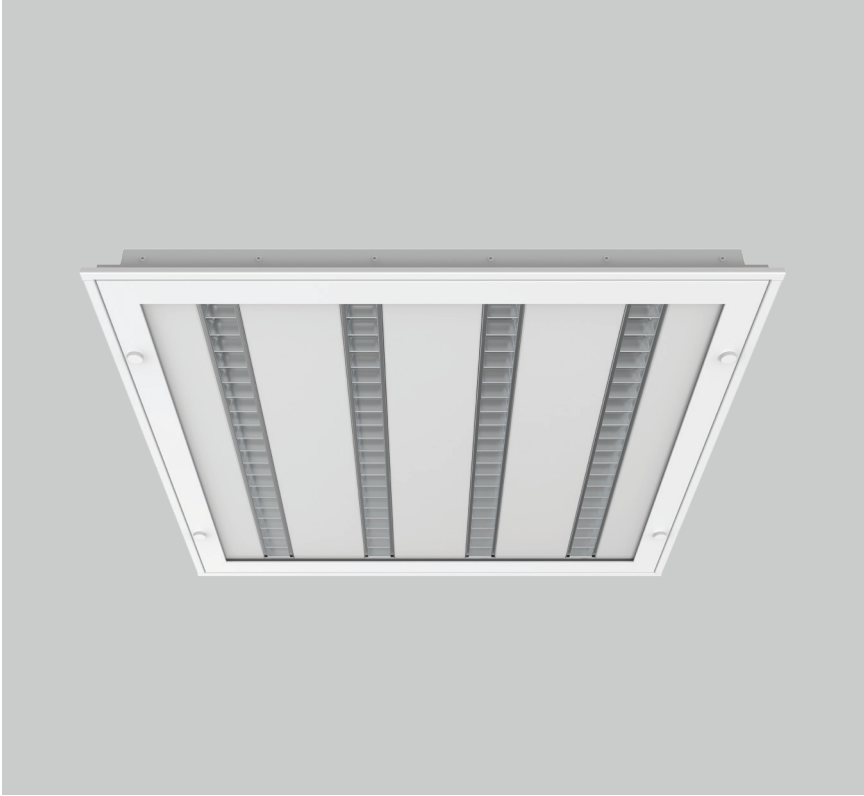

CLEANE0 600 4PL

Available versions

CLEANE0 600 4PL

Product code	Product name	Gross Lumen [lm]	Nett Lumen [lm]	Power [W]	Efficacy [lm/W]	Colour temperature [K]	Lifetime L/B	Diffuser	Length [mm]	Width [mm]	Height [mm]
Recessed luminaire lay-in type for modular ceiling with 4 rows of parabolic louvers and clear glass diffuser											
12.00110.83.E.ML.CG	CLEANE0 600 4PL / 8800 lm / 830 / E / ML / CG	8800	7450	60	124	3000	70.000/L80B10	ML/CG	595	595	70
12.00110.84.E.ML.CG	CLEANE0 600 4PL / 8800 lm / 840 / E / ML / CG	8800	7450	60	124	4000	70.000/L80B10	ML/CG	595	595	70
Recessed luminaire for plasterboard ceiling with 4 rows of parabolic louvers and clear glass diffuser											
12.00113.83.E.ML.CG	CLEANE0 600 4PL GK / 8800 lm / 830 / E / ML / CG	8800	7450	60	124	3000	70.000/L80B10	ML/CG	595	595	70
12.00113.84.E.ML.CG	CLEANE0 600 4PL GK / 8800 lm / 840 / E / ML / CG	8800	7450	60	124	4000	70.000/L80B10	ML/CG	595	595	70